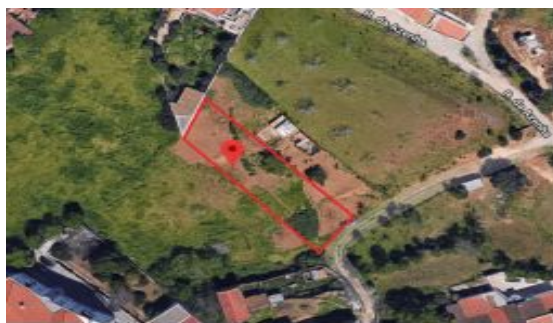

Mobile :
+351 282 035 092

Office :
+351 282 035 092

Email:
info@livealgarve.com

AMI: 11663
Eagle Meridian, Mediação Imobiliária, Lda

Live Algarve

BESPOKE REALTY